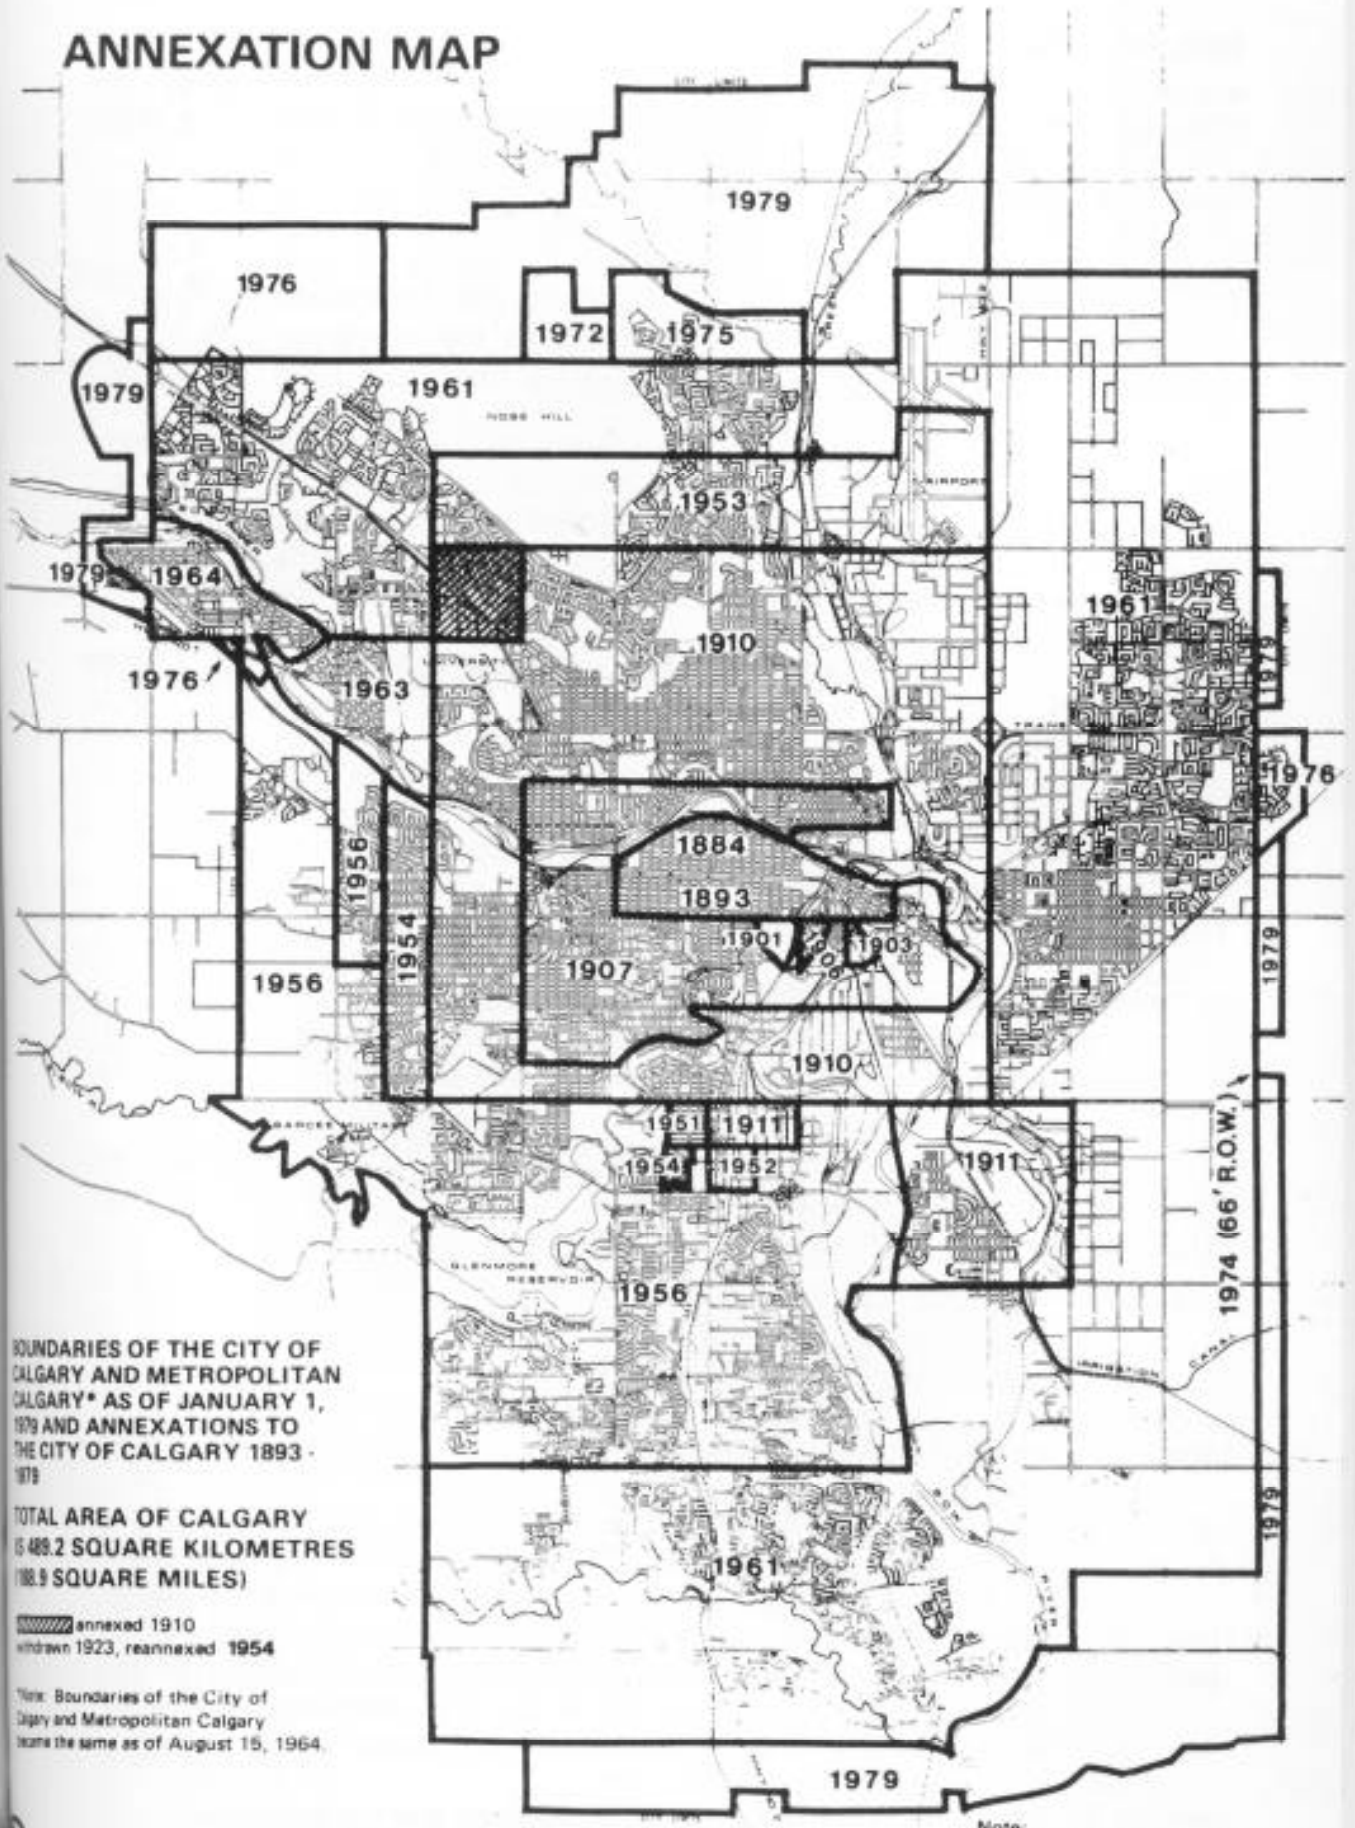

# ANNEXATION MAP

BOUNDARIES OF THE CITY OF CALGARY AND METROPOLITAN CALGARY\* AS OF JANUARY 1, 1979 AND ANNEXATIONS TO THE CITY OF CALGARY 1893 - 1978

TOTAL AREA OF CALGARY IS 489.2 SQUARE KILOMETRES (189.9 SQUARE MILES)

 annexed 1910  
 withdrawn 1923, reannexed 1954

\*Note: Boundaries of the City of Calgary and Metropolitan Calgary from the same as of August 15, 1964.

THE CITY OF CALGARY  
PLANNING DEPARTMENT  
JUNE 1979